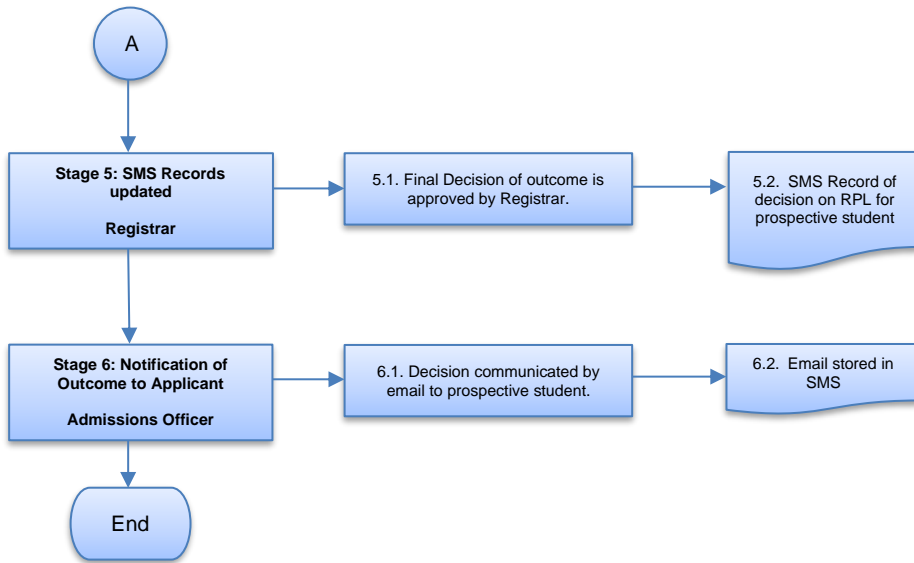

RECOGNITION OF PRIOR LEARNING FLOWCHART

Version History			
Version number:	Approved by:	Approval Date:	Revision Notes:
1.0	Dean	04/01/2021	New flowchart