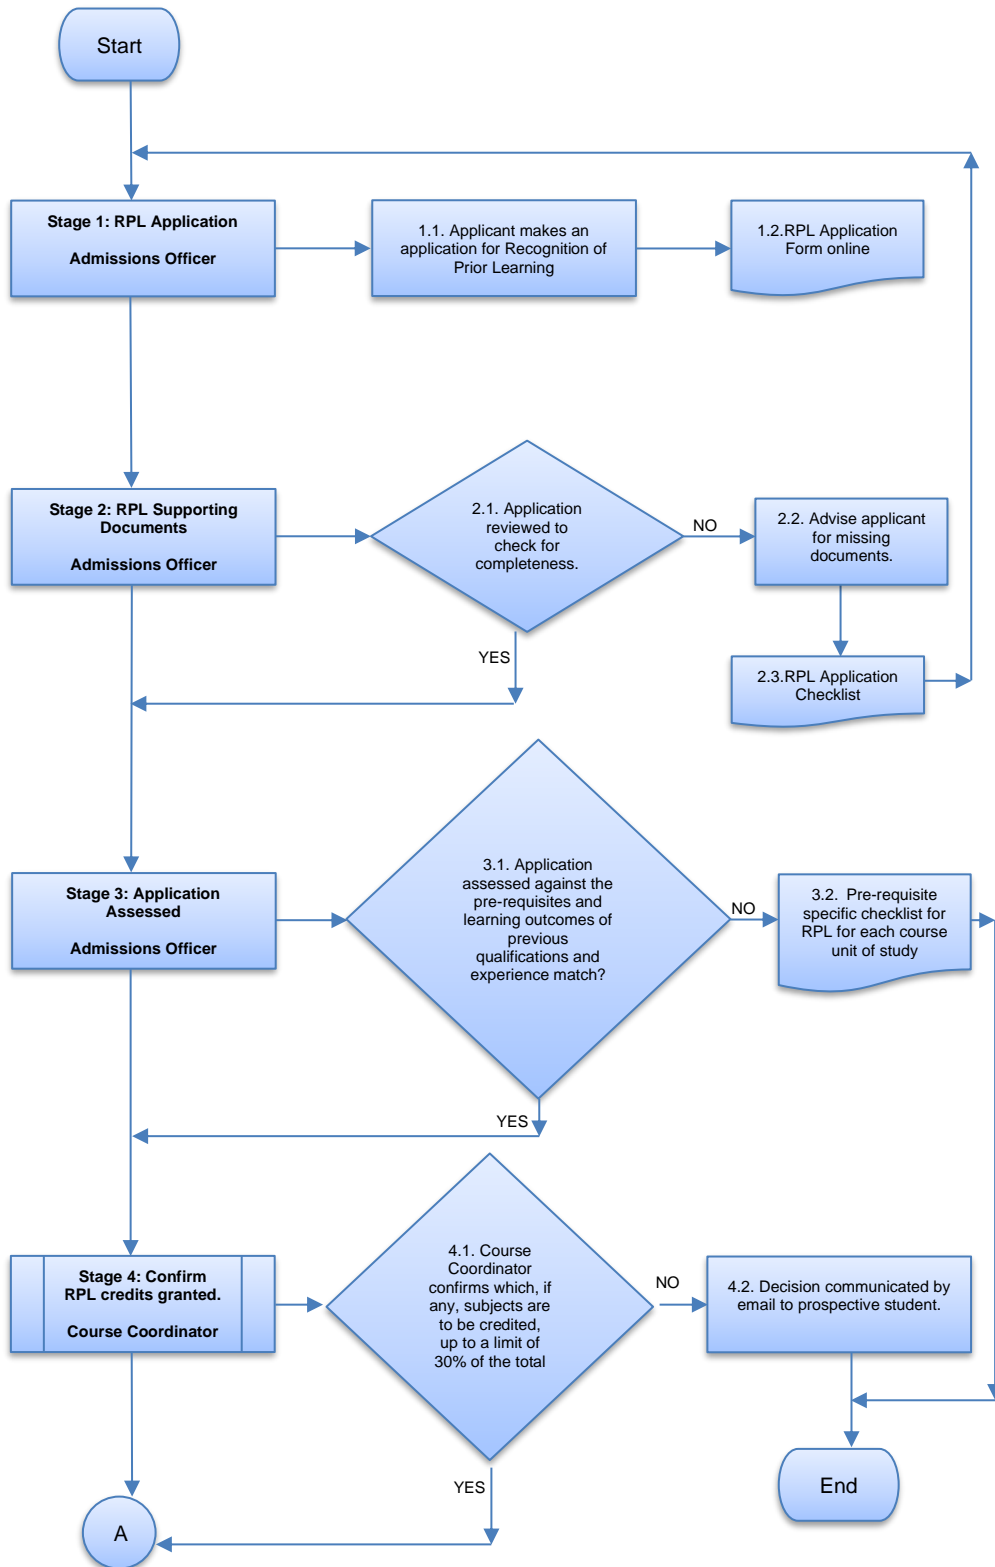

RECOGNITION OF PRIOR LEARNING FLOWCHART

Version History			
Version number:	Approved by:	Approval Date:	Revision Notes:
1.0	Dean	04/01/2021	New flowchart